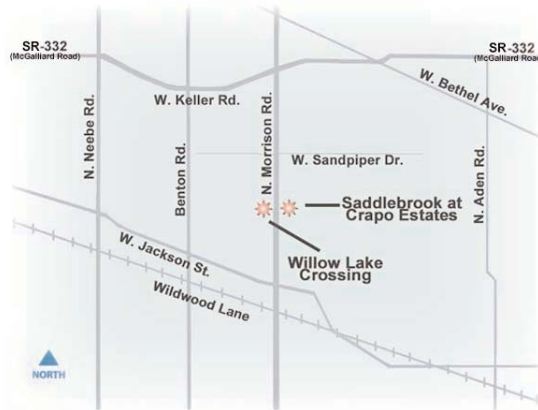

Directions

From I-69 Northbound (from Indianapolis):

- Take I-69 North to Exit 41 at SR 332*.
- Turn right at top of exit ramp, head east on SR 332* for 6.3 miles.
- Turn right onto Morrison Road, head South for .8 miles.
- Turn right into entrance of Willow Lake Crossing.

From I-69 Southbound (from Fort Wayne):

- Take I-69 South to Exit 41 at SR 332*.
- Turn left at top of exit ramp, head east on SR 332* for 6.3 miles.
- Turn right onto Morrison Road, head South for .8 miles.
- Turn right into entrance of Willow Lake Crossing.