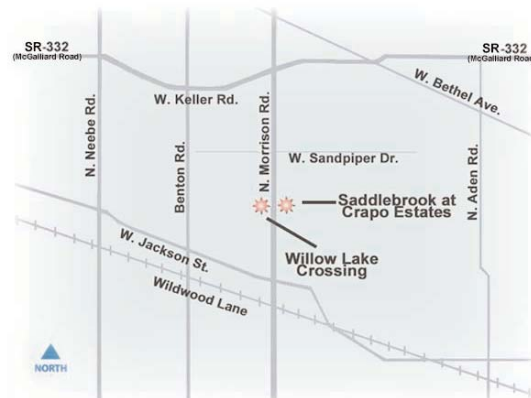

Directions

From I-69 Northbound (from Indianapolis):

- Take I-69 North to Exit 41 at SR 332*.
- Turn right at top of exit ramp, head east on SR 332* for 6.3 miles.
- Turn right onto Morrison Road, head South for .8 miles.
- Turn left into entrance of Saddlebrook at Crapo Estates

From I-69 Southbound (from Fort Wayne):

- Take I-69 South to Exit 41 at SR 332*.
- Turn left at top of exit ramp, head east on SR 332* for 6.3 miles.
- Turn right onto Morrison Road, head South for .8 miles.
- Turn left into entrance of Saddlebrook at Crapo Estates.

**About 5 miles from I-69, SR 332 is referenced as McGalliard Road.*