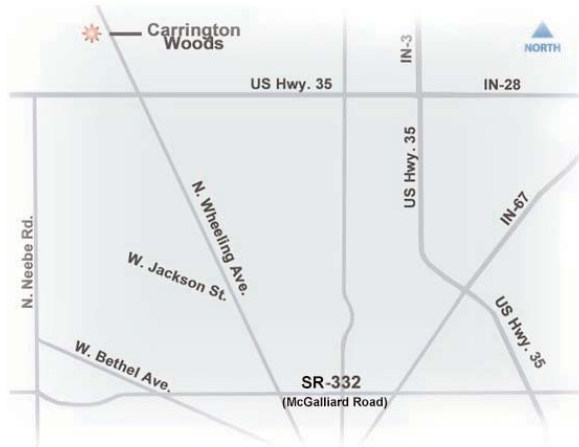

Carrington Woods

Directions

From I-69 Northbound (from Indianapolis)

- Take I-69 North to Exit 41 at SR 332*.
- Turn right at top of exit ramp, head east on SR 332 for 9 miles.
- Turn left onto Wheeling Ave., head North for 1.8 miles.
- Turn left into entrance of Carrington Woods.

From I-69 Southbound (from Fort Wayne)

- Take I-69 South to Exit 41 at SR 332*.
- Turn left at top of exit ramp, head east on SR 332 for 9 miles.
- Turn left onto Wheeling Ave., head North for 1.8 miles.
- Turn left into entrance of Carrington Woods.

**About 5 miles from I-69, SR 332 is referenced as McGalliard Road.*