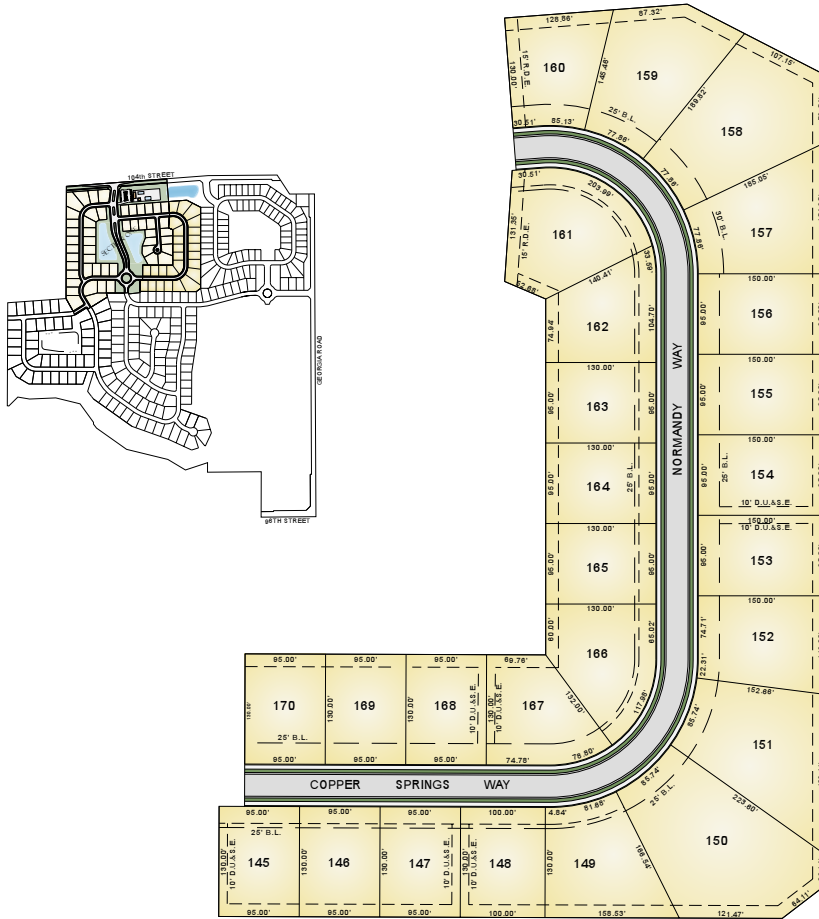

BROOKS PARK

Custom Homes in a Park Setting

NORMANDY FARMS SECTION TWO

Stoeppelwerth & Associates, Inc.